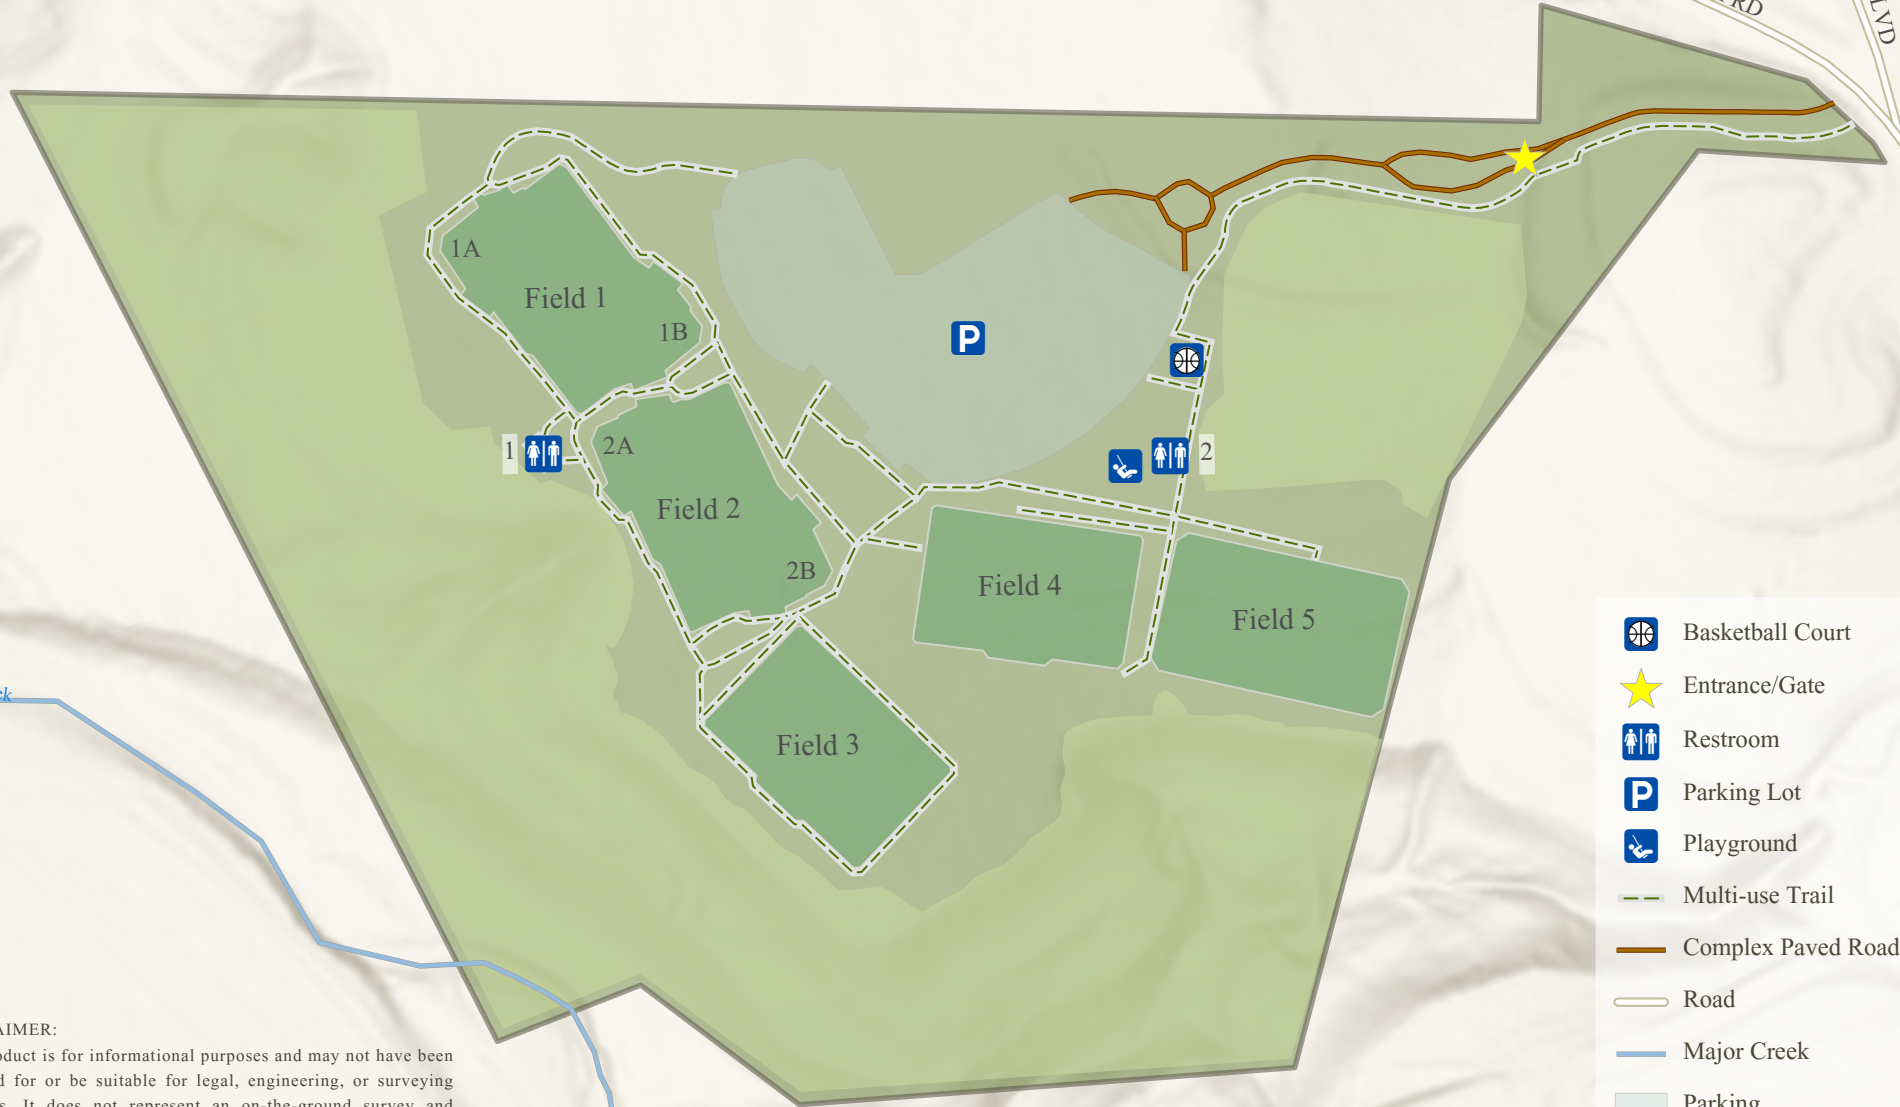

# Bee Creek Sports Complex

4440 Bee Creek Road, Spicewood, TX 78669

BEE CREEK RD  
HIGHLANDS BLVD

- Basketball Court
- Entrance/Gate
- Restroom
- Parking Lot
- Playground
- Multi-use Trail
- Complex Paved Road
- Road
- Major Creek
- Parking
- Synthetic Turf Field
- Natural Area
- Complex Boundary

**DISCLAIMER:**  
This product is for informational purposes and may not have been prepared for or be suitable for legal, engineering, or surveying purposes. It does not represent an on-the-ground survey and represents only the approximate relative location of property boundaries. Travis County has produced this product for reference purposes only and offers no warranties for the product's accuracy of completeness.